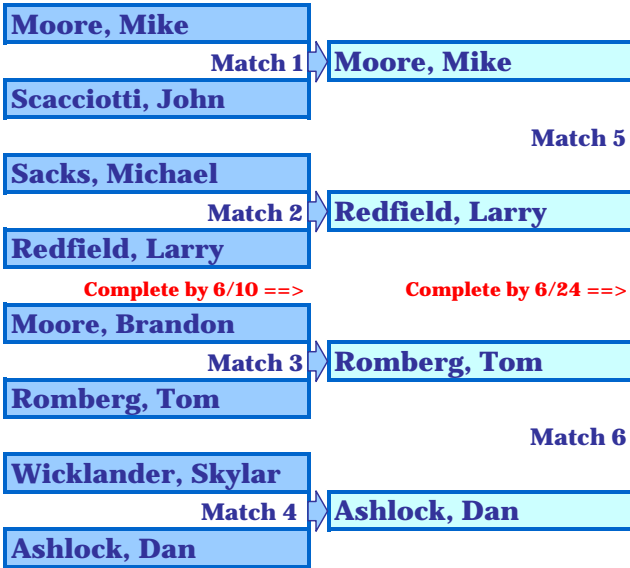

Bubba Watson Flight - Match Play Tournament

Double Elimination Match Play

Black Tees

First Place → Redfield, Larry
Second Place → Ashlock, Dan
Third Place → Romberg, Tom

Winners Bracket

Losers Bracket