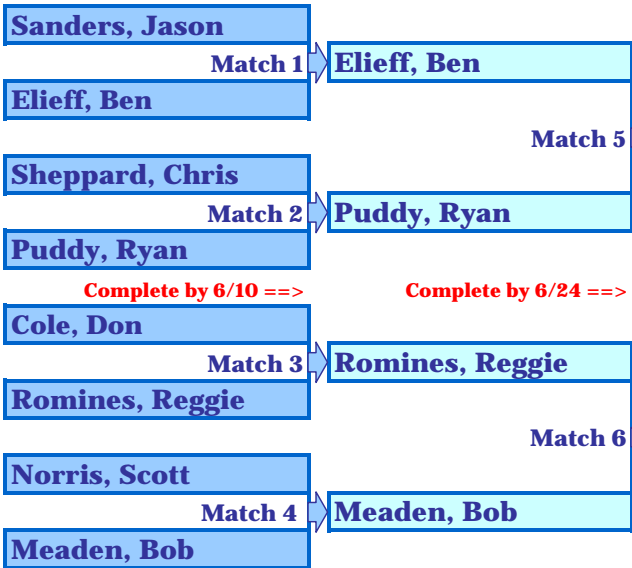

Fred Couples Flight - Match Play Tournament

Double Elimination Match Play

Blue Tees

First Place → Romines, Reggie
Second Place → Elieff, Ben
Third Place → Puddy, Ryan

Winners Bracket

Losers Bracket